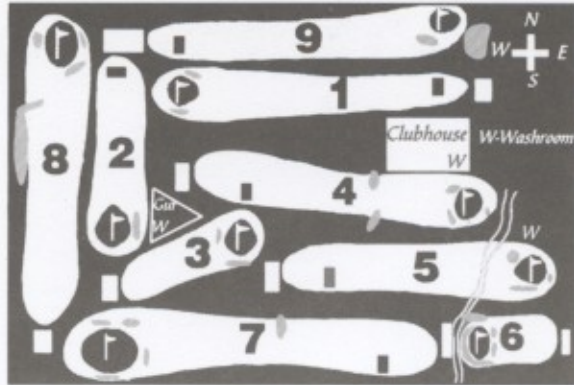

LOCAL RULES

- YARDAGE MARKERS ON SPRINKLER HEADS AND 150 YARD YELLOW POSTS MEASURED TO CENTRE OF GREEN
- OUT OF BOUNDS PERIMETER OF COURSE - WHITE STAKES
- W.G.C. IS A SOFT SPIKE ONLY FACILITY
- **STAFF RESERVES THE RIGHT TO REMOVE ANY ALCOHOL NOT PURCHASED FROM W.G.C.**
- SHIRTS AND FOOTWEAR MUST BE WORN AT ALL TIMES
- PLEASE PLAY READY GOLF - LET FASTER GROUPS THROUGH
- **NO MORE THAN 4 PER GROUP UNLESS AUTHORIZED BY STAFF**
- REPAIR BALL MARKS
- REPLACE DIVOTS
- RAKE SAND TRAPS
- USE GARBAGE/BOTTLE CONTAINERS

#2 - SHED AREA - PLAY AS LATERAL HAZARD

#5 - ANY BALLS HIT INTO PRIVATE PROPERTY ARE NO LONGER YOURS - PLEASE DO NOT TRESPASS

SHAW DIRECT
United Sales & Service
 Auto & Ag Parts, Computers, Satellite
 Electronics, Furniture, Appliances
 116 Ave B West 554-2529